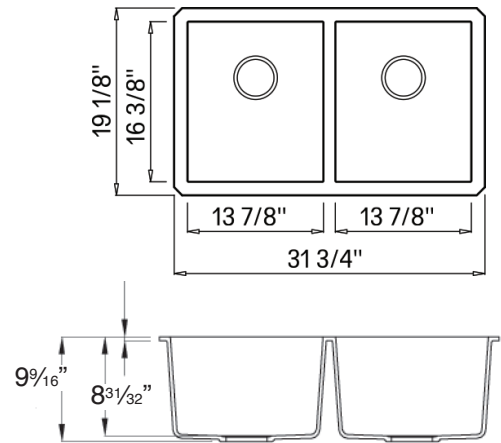

Specified Model

Model	RUDE3118
Overall Dimensions	L31 ³ / ₄ " x W19 ¹ / ₈ " x D9 ¹ / ₂ "
Left Bowl Dimensions	L13 ⁷ / ₈ " x W16 ³ / ₈ " x D8 ³¹ / ₃₂ "
Right Bowl Dimensions	L13 ⁷ / ₈ " x W16 ³ / ₈ " x D8 ³¹ / ₃₂ "
Faucet Holes	0
Shipping Weight	48 lbs.
Material	silQ®granite
Installation	under counter mounted
Required	2 basket strainers not supplied